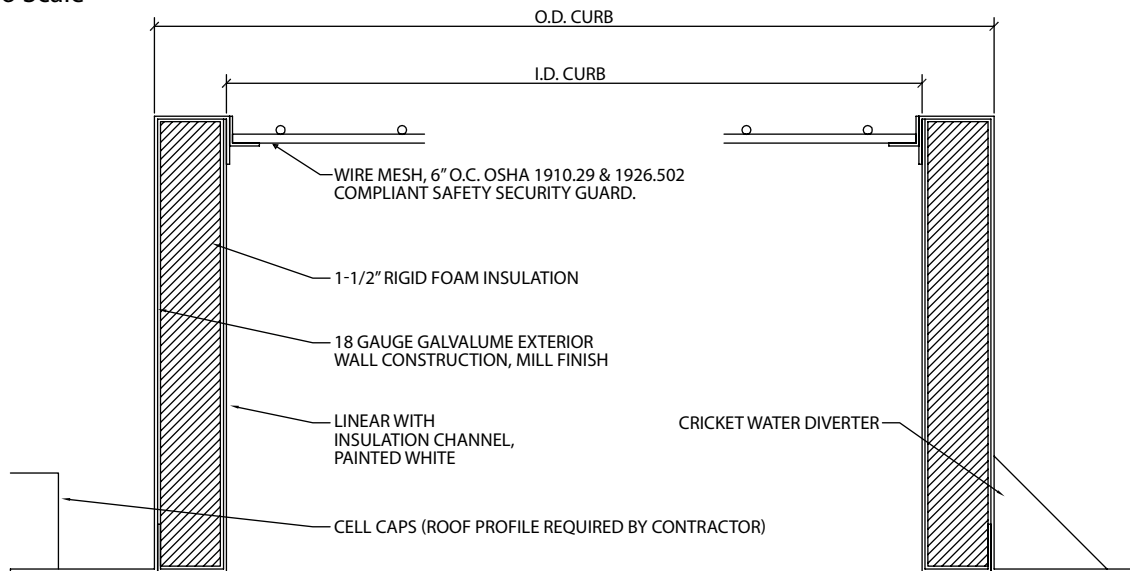

PRODUCT PROFILE

Details Not To Scale

SPECIFICATIONS

Curbs shall be Sunoptics model AMBC-1 as manufactured by AES Sunoptics, Inc. 2171 Alabama Hwy 229, Tallassee, AL 36078 | 916/395-4700

Curbs shall be completely fabricated ready for installation.

Curbs shall be fabricated from 18 gauge Galvalume Steel for exposed standing seam roof applications, interior painted white. Curb shall include a water diverting cricket on the 12 inch upper end of the curb (Curb width) and an extended lower end. Cell caps are available to cap the exposed ends of the standing seam. (Roof Panel Profile required for Cell Caps).

Curbs shall include as standard, an OSHA 1910.29 and 1926.502 compliant wire mesh, 6" O.C. welded Safety Security Guard.

(Optional) 1/2" Round Steel Security Bars welded 8" O.C. Both directions, Painted Curb Exterior and Cell Caps.